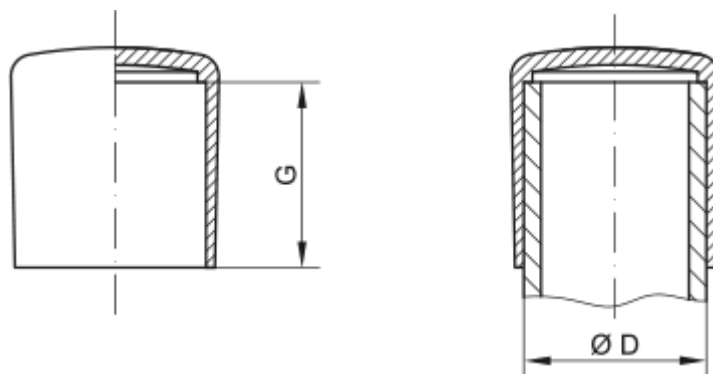

Article number: 59GPN280ER7

Description: KLEE Cap for pipes GPN 280 - (Pipe size 7)

Measures

D = 7

G = 9